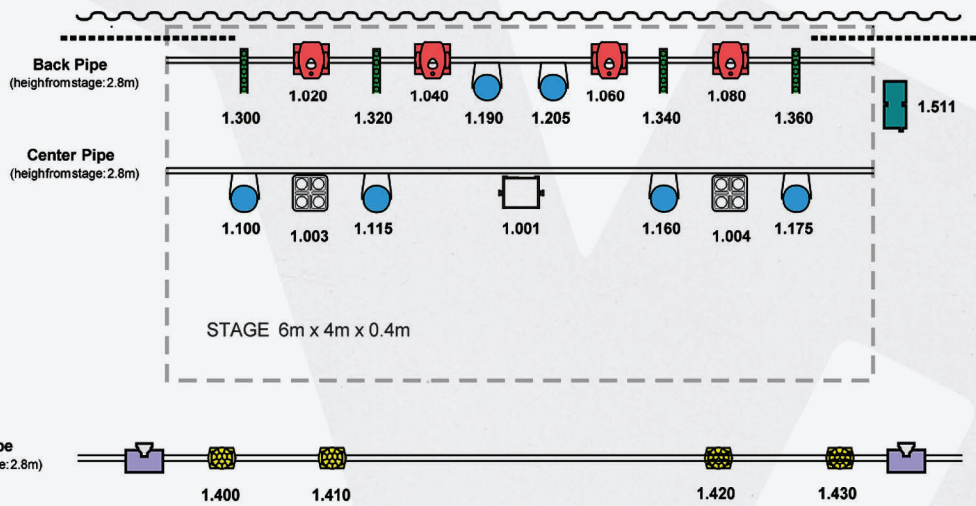

DMX	POSITION	MANUFACTURER	MODEL	MODE
01-020	BACK TRUSS	AMERICAN DJ	VIZIBEAMRXONE	17CH
01-040	BACK TRUSS	AMERICAN DJ	VIZIBEAMRXONE	17CH
01-060	BACK TRUSS	AMERICAN DJ	VIZIBEAMRXONE	17CH
01-080	BACK TRUSS	AMERICAN DJ	VIZIBEAMRXONE	17CH
01-100	CENTER TRUSS	SHOWTEC	CLUBPARRGBWAUV	11CH
01-115	CENTER TRUSS	SHOWTEC	CLUBPARRGBWAUV	11CH
01-130	CENTER TRUSS	SHOWTEC	CLUBPARRGBWAUV	11CH
01-145	CENTER TRUSS	SHOWTEC	CLUBPARRGBWAUV	11CH
01-160	CENTER TRUSS	SHOWTEC	CLUBPARRGBWAUV	11CH
01-175	CENTER TRUSS	SHOWTEC	CLUBPARRGBWAUV	11CH
01-190	BACK TRUSS	SHOWTEC	CLUBPARRGBWAUV	11CH
01-205	BACK TRUSS	SHOWTEC	CLUBPARRGBWAUV	11CH
01-300	BACK TRUSS	AMERICAN DJ	ULTRAHEXBAR6	18CH
01-320	BACK TRUSS	AMERICAN DJ	ULTRAHEXBAR6	18CH
01-340	BACK TRUSS	AMERICAN DJ	ULTRAHEXBAR6	18CH
01-360	BACK TRUSS	AMERICAN DJ	ULTRAHEXBAR6	18CH
01-400	FRONT	AMERICAN DJ	7PZIP	8CH
01-410	FRONT	AMERICAN DJ	7PZIP	8CH
01-420	FRONT	AMERICAN DJ	7PZIP	8CH
01-430	FRONT	AMERICAN DJ	7PZIP	8CH
01-220	ROOM	AMERICAN DJ	MEGAHEXPAR	8CH
01-230	ROOM	AMERICAN DJ	MEGAHEXPAR	8CH
01-240	ROOM	AMERICAN DJ	MEGAHEXPAR	8CH
01-250	ROOM	AMERICAN DJ	MEGAHEXPAR	8CH
01-260	ROOM	AMERICAN DJ	MEGAHEXPAR	8CH
01-001	STROBE FREQ	DIMMER	HUNGAROFASH	
01-002	STROBE SHUTTER	DIMMER	HUNGAROFASH	
01-003	BLINDER L	DIMMER	BLINDER L	
01-004	BLINDER R	DIMMER	BLINDER R	
01-511	FOG INT	DIMMER	ADJ ENTOURAGE	
01-512	FOG FAN	DIMMER	ADJ ENTOURAGE	